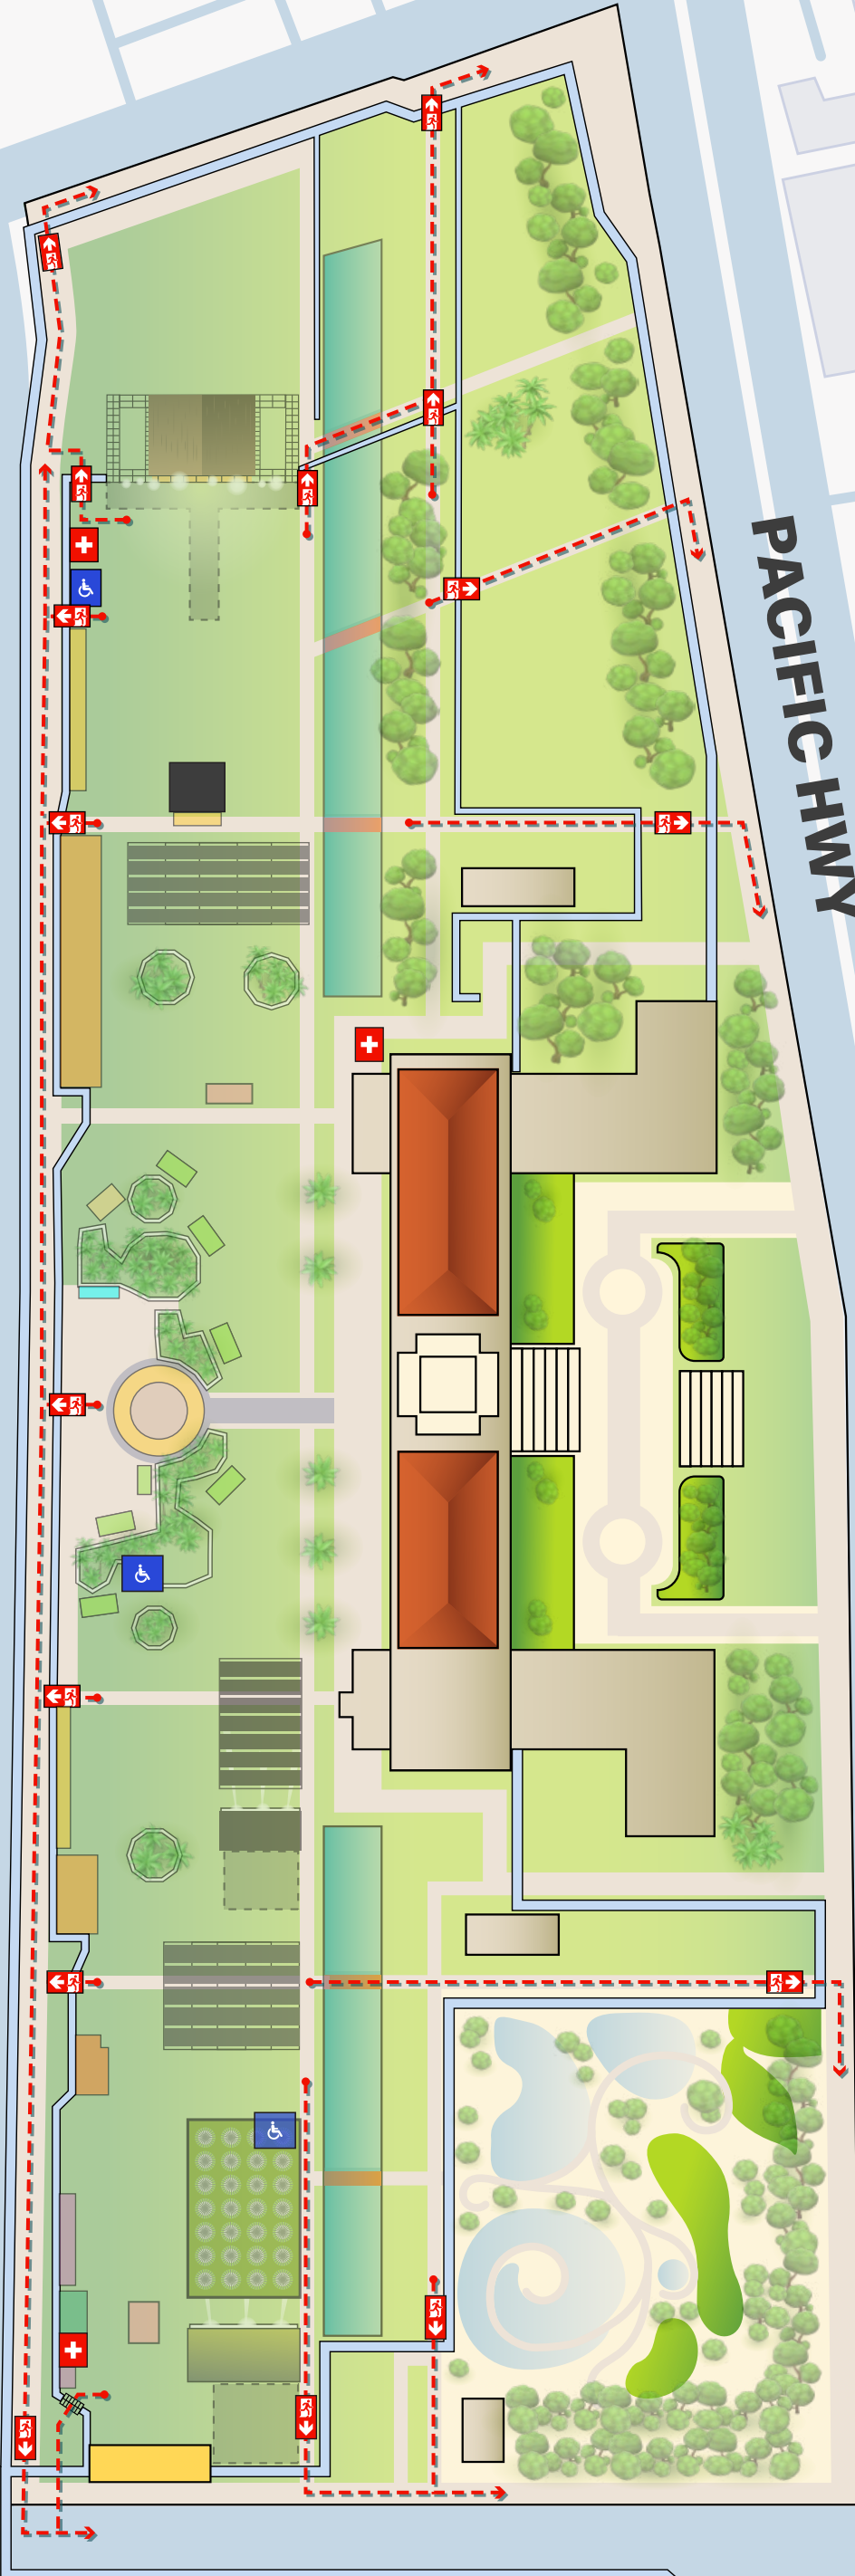

HARBOR DR

GRAPE ST

PACIFIC HWY

CEDAR ST

BEECH ST

ASH ST

10
CRSSD

(MMXXV)
SPRING

FNGRS
CRSSD

SPRING 2025
EMERGENCY
EXITS MAP

CRSSD_FESTIVAL™

MANIFESTING DANCE FLOOR
EUPHORIA — SINCE 2015

LOC Waterfront Park — San Diego // 21+
DATA 03.01—03.02 — CRSSDFEST.COM

CRSSD  